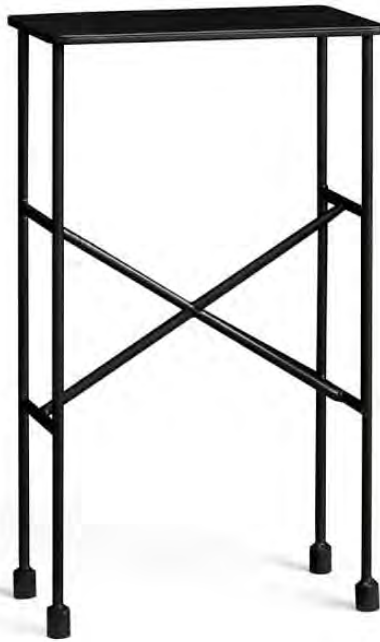

ZANE ACCENT SIDE TABLE

Tall and chic, this versatile design accents a variety of furnishings and is ideal for smaller spaces.

OVERVIEW & DETAILS

Overall: 15" square x 24" high

Top: 15" square x 2" thick

Clearance under table: 22"

Weight: 22 lb

AVAILABLE FINISHES

Black

AVAILABLE SWATCHES

Black

P O T T E R Y B A R N
H O S P I T A L I T Y

For pricing, fabric & swatch inquiries – 844 859 6860 – pbhospitality@wsgc.com