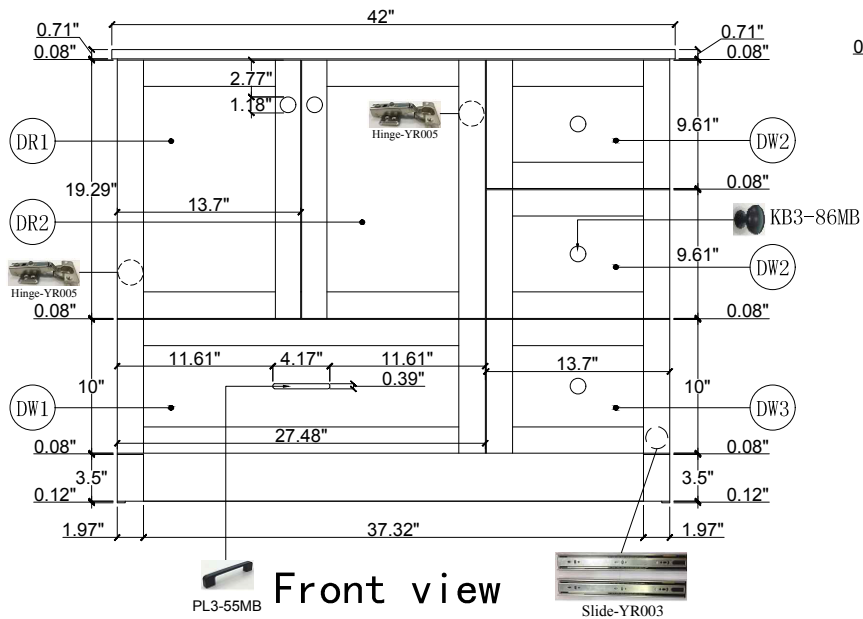

**MODEL NO.:**  
**VF2842MW**  
**Version:29.4.2024**

Top view

Side view

Front view

Back view

Drawer Interior Size

Parts Number	Picture	Description	qty	Diagram number
P-VF2842MW-DR1		Left Door (Mango Wood )	1	DR1
P-VF2842MW-DR2		Right Door (Mango Wood )	1	DR2
P-VF2842MW-DW1		Left Drawer (Mango Wood )	1	DW1
P-VF2842MW-DW2		Top Right Drawer (Mango Wood )	2	DW2
P-VF2842MW-DW3		Bottom Right Drawer (Mango Wood )	1	DW3
KB3-86MB-5PK		Knob (set of 5) 1.14"(29mm) (Matte Black) Door Knob Screws ( 2 ) M4*0.71"(18mm) Drawer Knob Screws ( 3 ) M4*0.31"(8mm)	1	KB3-86MB
PL3-55MB-1PK		Pull (set of 1) 4.17"(106mm) (Matte Black) Drawer Pull Screws ( 2 ) M4*0.31"(8mm)	1	PL3-55MB

Parts Number	Picture	Description	qty	Diagram number
Slide-YR003-2PK		Drawer Slide (2) Screws (set of 12) M4*0.5"(13mm) (Nickel )	4	Slide-YR003
Hinge-YR005-2PK		Hinge(set of 2) Screws (set of 12) M4*0.5"(13mm) (Nickel)	2	Hinge-YR005
TP-VF2842VW_YR		Countertop & sink Ivory white Engineered Marble	1	TP-VF2842VW_YR