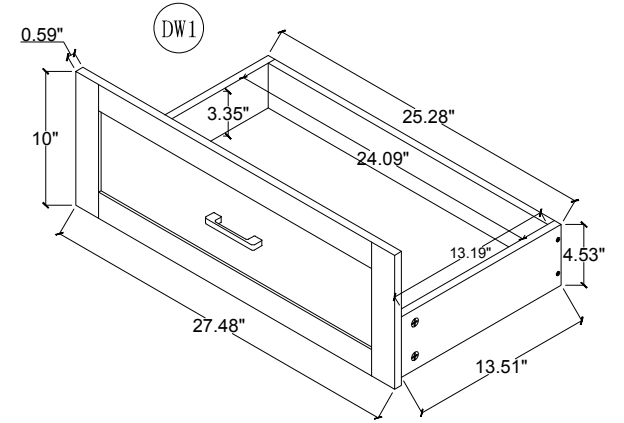

**MODEL NO.:**  
**VF2842MW**  
**Version:29.4.2024**

Top view

Side view

Front view

Back view

Drawer Interior Size

Parts Number	Picture	Description	qty	Diagram number
P-VF2842MW-DR1		Left Door (Mango Wood )	1	DR1
P-VF2842MW-DR2		Right Door (Mango Wood )	1	DR2
P-VF2842MW-DW1		Left Drawer (Mango Wood )	1	DW1
P-VF2842MW-DW2		Top Right Drawer (Mango Wood )	2	DW2
P-VF2842MW-DW3		Bottom Right Drawer (Mango Wood )	1	DW3
KB3-86MB-5PK		Knob (set of 5) 1.14"(29mm) (Matte Black) Door Knob Screws ( 2 ) M4*0.71"(18mm) Drawer Knob Screws ( 3 ) M4*0.31"(8mm)	1	KB3-86MB
PL3-55MB-1PK		Pull (set of 1) 4.17"(106mm) (Matte Black) Drawer Pull Screws ( 2 ) M4*0.31"(8mm)	1	PL3-55MB

Parts Number	Picture	Description	qty	Diagram number
Slide-YR003-2PK		Drawer Slide (2) Screws (set of 12) M4*0.5"(13mm) (Nickel )	4	Slide-YR003
Hinge-YR005-2PK		Hinge(set of 2) Screws (set of 12) M4*0.5"(13mm) (Nickel)	2	Hinge-YR005
TP-VF2842VW_YR		Countertop & sink Ivory white Engineered Marble	1	TP-VF2842VW_YR