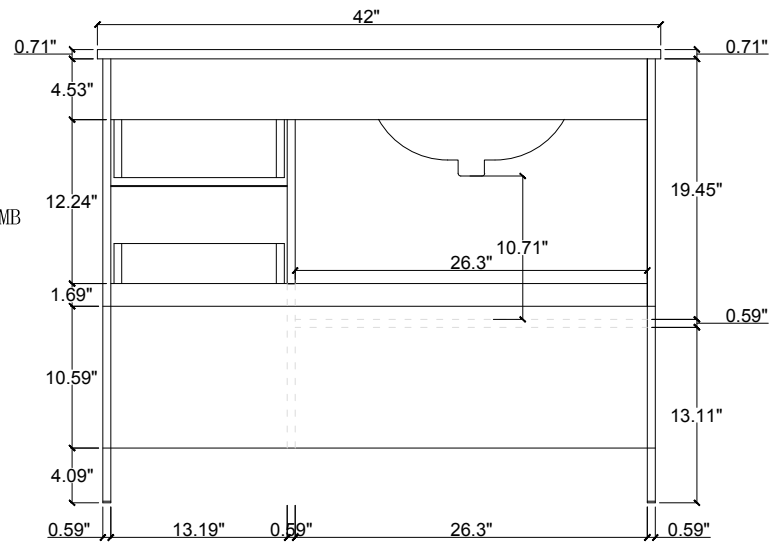

**MODEL NO.:**  
**VF2842MW**  
**Version:29.4.2024**

Top view

Side view

Front view

Back view

Drawer Interior Size

Parts Number	Picture	Description	qty	Diagram number
P-VF2842MW-DR1		Left Door (Mango Wood )	1	DR1
P-VF2842MW-DR2		Right Door (Mango Wood )	1	DR2
P-VF2842MW-DW1		Left Drawer (Mango Wood )	1	DW1
P-VF2842MW-DW2		Top Right Drawer (Mango Wood )	2	DW2
P-VF2842MW-DW3		Bottom Right Drawer (Mango Wood )	1	DW3
KB3-86MB-5PK		Knob (set of 5) 1.14"(29mm) (Matte Black) Door Knob Screws ( 2 ) M4*0.71"(18mm) Drawer Knob Screws ( 3 ) M4*0.31"(8mm)	1	KB3-86MB
PL3-55MB-1PK		Pull (set of 1) 4.17"(106mm) (Matte Black) Drawer Pull Screws ( 2 ) M4*0.31"(8mm)	1	PL3-55MB

Parts Number	Picture	Description	qty	Diagram number
Slide-YR003-2PK		Drawer Slide (2) Screws (set of 12) M4*0.5"(13mm) (Nickel )	4	Slide-YR003
Hinge-YR005-2PK		Hinge(set of 2) Screws (set of 12) M4*0.5"(13mm) (Nickel)	2	Hinge-YR005
TP-VF2842VW_YR		Countertop & sink Ivory white Engineered Marble	1	TP-VF2842VW_YR