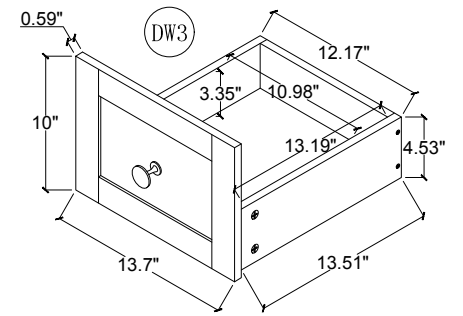

**MODEL NO.:**  
**VF2842MW**  
**Version:29.4.2024**

Top view

Side view

Front view

Back view

Drawer Interior Size

Parts Number	Picture	Description	qty	Diagram number
P-VF2842MW-DR1		Left Door (Mango Wood )	1	DR1
P-VF2842MW-DR2		Right Door (Mango Wood )	1	DR2
P-VF2842MW-DW1		Left Drawer (Mango Wood )	1	DW1
P-VF2842MW-DW2		Top Right Drawer (Mango Wood )	2	DW2
P-VF2842MW-DW3		Bottom Right Drawer (Mango Wood )	1	DW3
KB3-86MB-5PK		Knob (set of 5) 1.14"(29mm) (Matte Black) Door Knob Screws ( 2 ) M4*0.71"(18mm) Drawer Knob Screws ( 3 ) M4*0.31"(8mm)	1	KB3-86MB
PL3-55MB-1PK		Pull (set of 1) 4.17"(106mm) (Matte Black) Drawer Pull Screws ( 2 ) M4*0.31"(8mm)	1	PL3-55MB

Parts Number	Picture	Description	qty	Diagram number
Slide-YR003-2PK		Drawer Slide (2) Screws (set of 12) M4*0.5"(13mm) (Nickel )	4	Slide-YR003
Hinge-YR005-2PK		Hinge(set of 2) Screws (set of 12) M4*0.5"(13mm) (Nickel)	2	Hinge-YR005
TP-VF2842VW_YR		Countertop & sink Ivory white Engineered Marble	1	TP-VF2842VW_YR