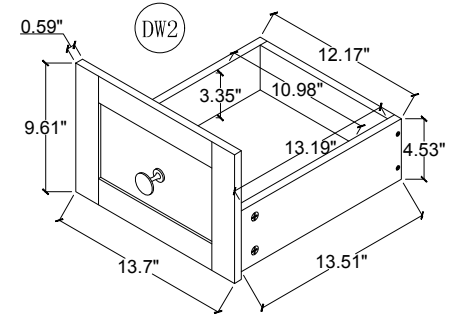

**MODEL NO.:**  
**VF2842MW**  
**Version:29.4.2024**

Top view

Side view

Front view

Back view

Drawer Interior Size

Parts Number	Picture	Description	qty	Diagram number
P-VF2842MW-DR1		Left Door (Mango Wood )	1	DR1
P-VF2842MW-DR2		Right Door (Mango Wood )	1	DR2
P-VF2842MW-DW1		Left Drawer (Mango Wood )	1	DW1
P-VF2842MW-DW2		Top Right Drawer (Mango Wood )	2	DW2
P-VF2842MW-DW3		Bottom Right Drawer (Mango Wood )	1	DW3
KB3-86MB-5PK		Knob (set of 5) 1.14"(29mm) (Matte Black) Door Knob Screws ( 2 ) M4*0.71"(18mm) Drawer Knob Screws ( 3 ) M4*0.31"(8mm)	1	KB3-86MB
PL3-55MB-1PK		Pull (set of 1) 4.17"(106mm) (Matte Black) Drawer Pull Screws ( 2 ) M4*0.31"(8mm)	1	PL3-55MB

Parts Number	Picture	Description	qty	Diagram number
Slide-YR003-2PK		Drawer Slide (2) Screws (set of 12) M4*0.5"(13mm) (Nickel )	4	Slide-YR003
Hinge-YR005-2PK		Hinge(set of 2) Screws (set of 12) M4*0.5"(13mm) (Nickel)	2	Hinge-YR005
TP-VF2842VW_YR		Countertop & sink Ivory white Engineered Marble	1	TP-VF2842VW_YR