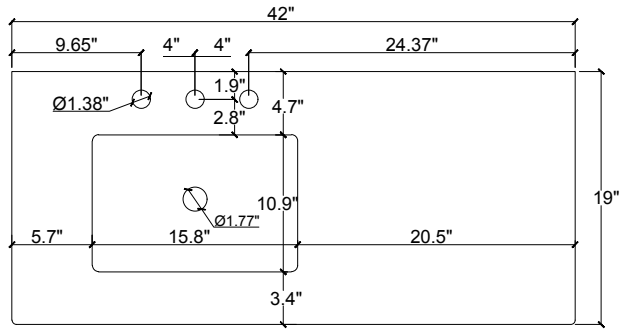

**MODEL NO.:**  
**VF2842MW**  
**Version:29.4.2024**

Top view

Side view

Front view

Back view

Drawer Interior Size

Parts Number	Picture	Description	qty	Diagram number
P-VF2842MW-DR1		Left Door (Mango Wood )	1	DR1
P-VF2842MW-DR2		Right Door (Mango Wood )	1	DR2
P-VF2842MW-DW1		Left Drawer (Mango Wood )	1	DW1
P-VF2842MW-DW2		Top Right Drawer (Mango Wood )	2	DW2
P-VF2842MW-DW3		Bottom Right Drawer (Mango Wood )	1	DW3
KB3-86MB-5PK		Knob (set of 5) 1.14"(29mm) (Matte Black) Door Knob Screws ( 2 ) M4*0.71"(18mm) Drawer Knob Screws ( 3 ) M4*0.31"(8mm)	1	KB3-86MB
PL3-55MB-1PK		Pull (set of 1) 4.17"(106mm) (Matte Black) Drawer Pull Screws ( 2 ) M4*0.31"(8mm)	1	PL3-55MB

Parts Number	Picture	Description	qty	Diagram number
Slide-YR003-2PK		Drawer Slide (2) Screws (set of 12) M4*0.5"(13mm) (Nickel )	4	Slide-YR003
Hinge-YR005-2PK		Hinge(set of 2) Screws (set of 12) M4*0.5"(13mm) (Nickel)	2	Hinge-YR005
TP-VF2842VW_YR		Countertop & sink Ivory white Engineered Marble	1	TP-VF2842VW_YR