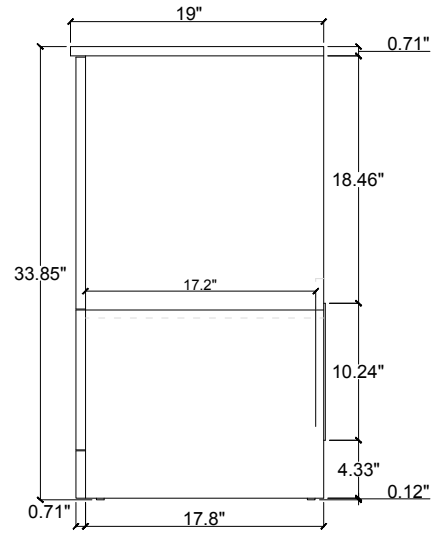

**MODEL NO.:**  
**VF2842MW**  
**Version:29.4.2024**

Top view

Side view

Front view

Back view

Drawer Interior Size

Parts Number	Picture	Description	qty	Diagram number
P-VF2842MW-DR1		Left Door (Mango Wood )	1	DR1
P-VF2842MW-DR2		Right Door (Mango Wood )	1	DR2
P-VF2842MW-DW1		Left Drawer (Mango Wood )	1	DW1
P-VF2842MW-DW2		Top Right Drawer (Mango Wood )	2	DW2
P-VF2842MW-DW3		Bottom Right Drawer (Mango Wood )	1	DW3
KB3-86MB-5PK		Knob (set of 5) 1.14"(29mm) (Matte Black) Door Knob Screws ( 2 ) M4*0.71"(18mm) Drawer Knob Screws ( 3 ) M4*0.31"(8mm)	1	KB3-86MB
PL3-55MB-1PK		Pull (set of 1) 4.17"(106mm) (Matte Black) Drawer Pull Screws ( 2 ) M4*0.31"(8mm)	1	PL3-55MB

Parts Number	Picture	Description	qty	Diagram number
Slide-YR003-2PK		Drawer Slide (2) Screws (set of 12) M4*0.5"(13mm) (Nickel )	4	Slide-YR003
Hinge-YR005-2PK		Hinge(set of 2) Screws (set of 12) M4*0.5"(13mm) (Nickel)	2	Hinge-YR005
TP-VF2842VW_YR		Countertop & sink Ivory white Engineered Marble	1	TP-VF2842VW_YR