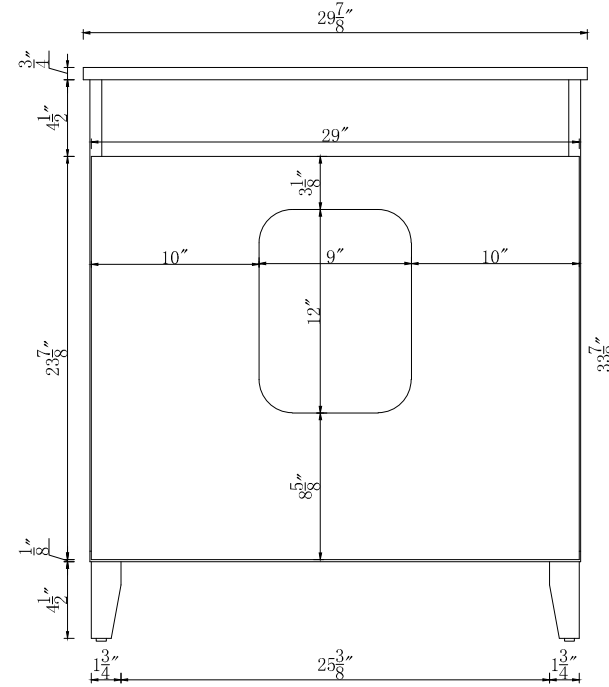

Front view

Side view

Back view

Top view

DWG. NO.:

MODEL NO.:

VF18030BL

ALTERATIONS

- | | |
|---|--|
| 1 | |
| 2 | |
| 3 | |
| 4 | |

FOR PROPOSAL ONLY ALL DIMENSIONS TO BE VERIFIED

SCALE:

DWG. BY:

CHECKED BY:

DATE: 13/11/2019

PROJECT:

Qty: