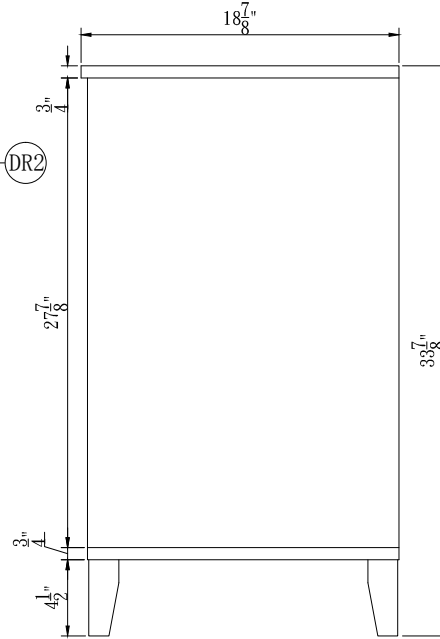

Front view

Side view

Back view

Top view

DWG. NO.:

MODEL NO.:

VF18030BL

ALTERATIONS

- | | |
|---|--|
| 1 | |
| 2 | |
| 3 | |
| 4 | |

FOR PROPOSAL ONLY ALL DIMENSIONS TO BE VERIFIED

SCALE:

DWG. BY:

CHECKED BY:

DATE: 13/11/2019

PROJECT:

Qty: