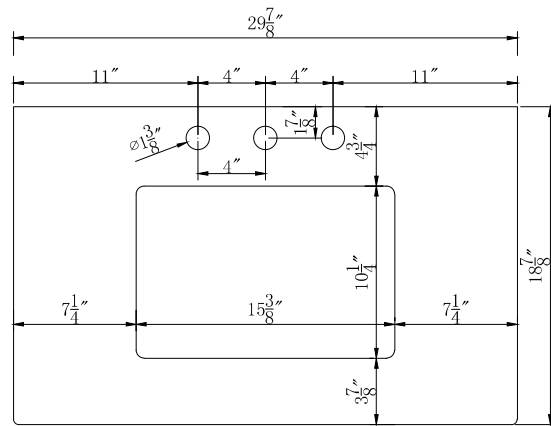

Front view

Side view

Back view

Top view

DWG. NO.:

MODEL NO.:

VF18030BL

ALTERATIONS

- | | |
|---|--|
| 1 | |
| 2 | |
| 3 | |
| 4 | |

FOR PROPOSAL ONLY ALL DIMENSIONS TO BE VERIFIED

SCALE:

DWG. BY:

CHECKED BY:

DATE: 13/11/2019

PROJECT:

Qty: