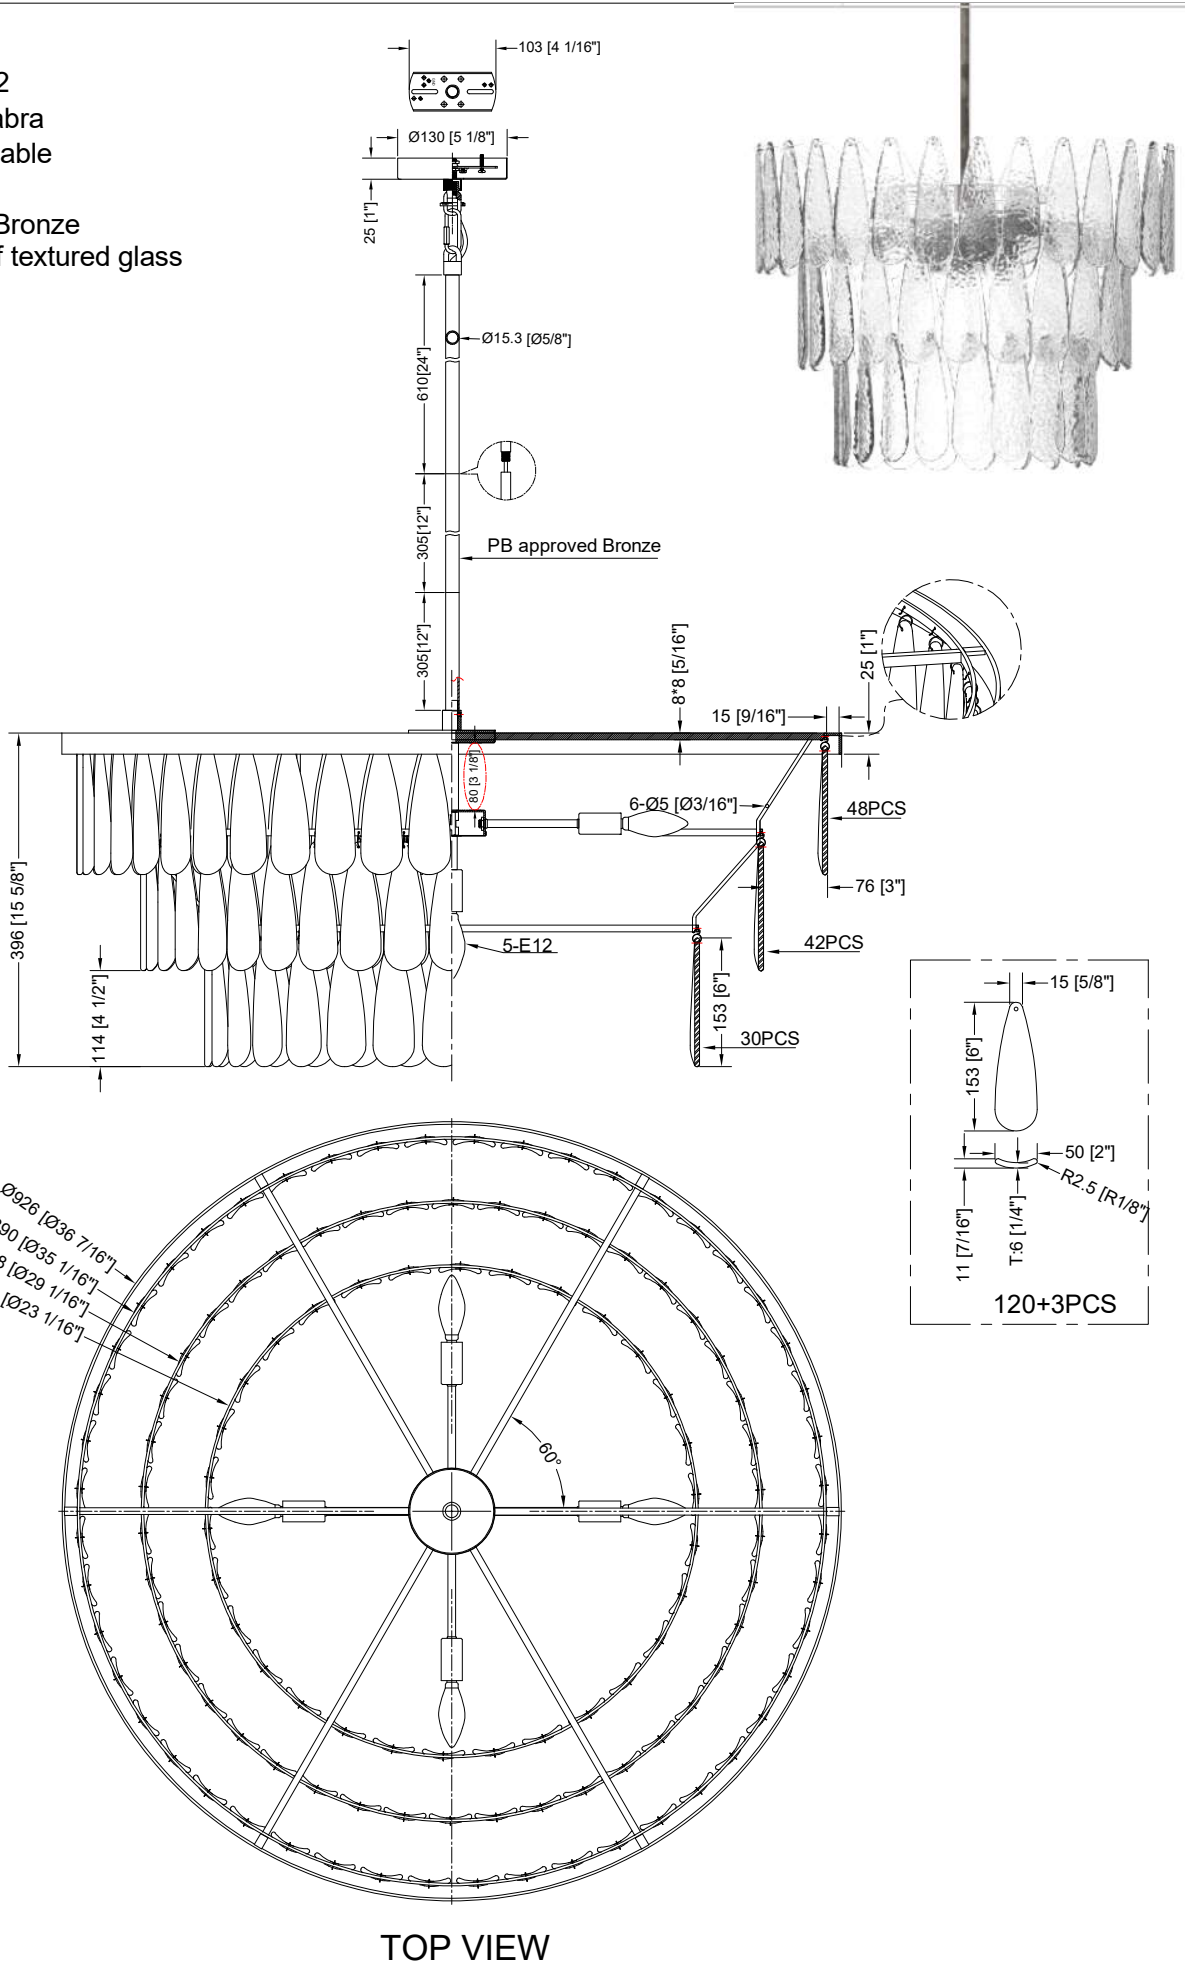

GENERAL NOTES:

- Socket: 5 Socket E-12
- Bulb: Type B Candelabra
- Wattage: 40 W Dimmable
- Switch: Hardwired
- Finish: PB approved Bronze
- Shade: Three rows of textured glass

TOP VIEW

Approve	Check	Drawing	ZOU
---------	-------	---------	-----