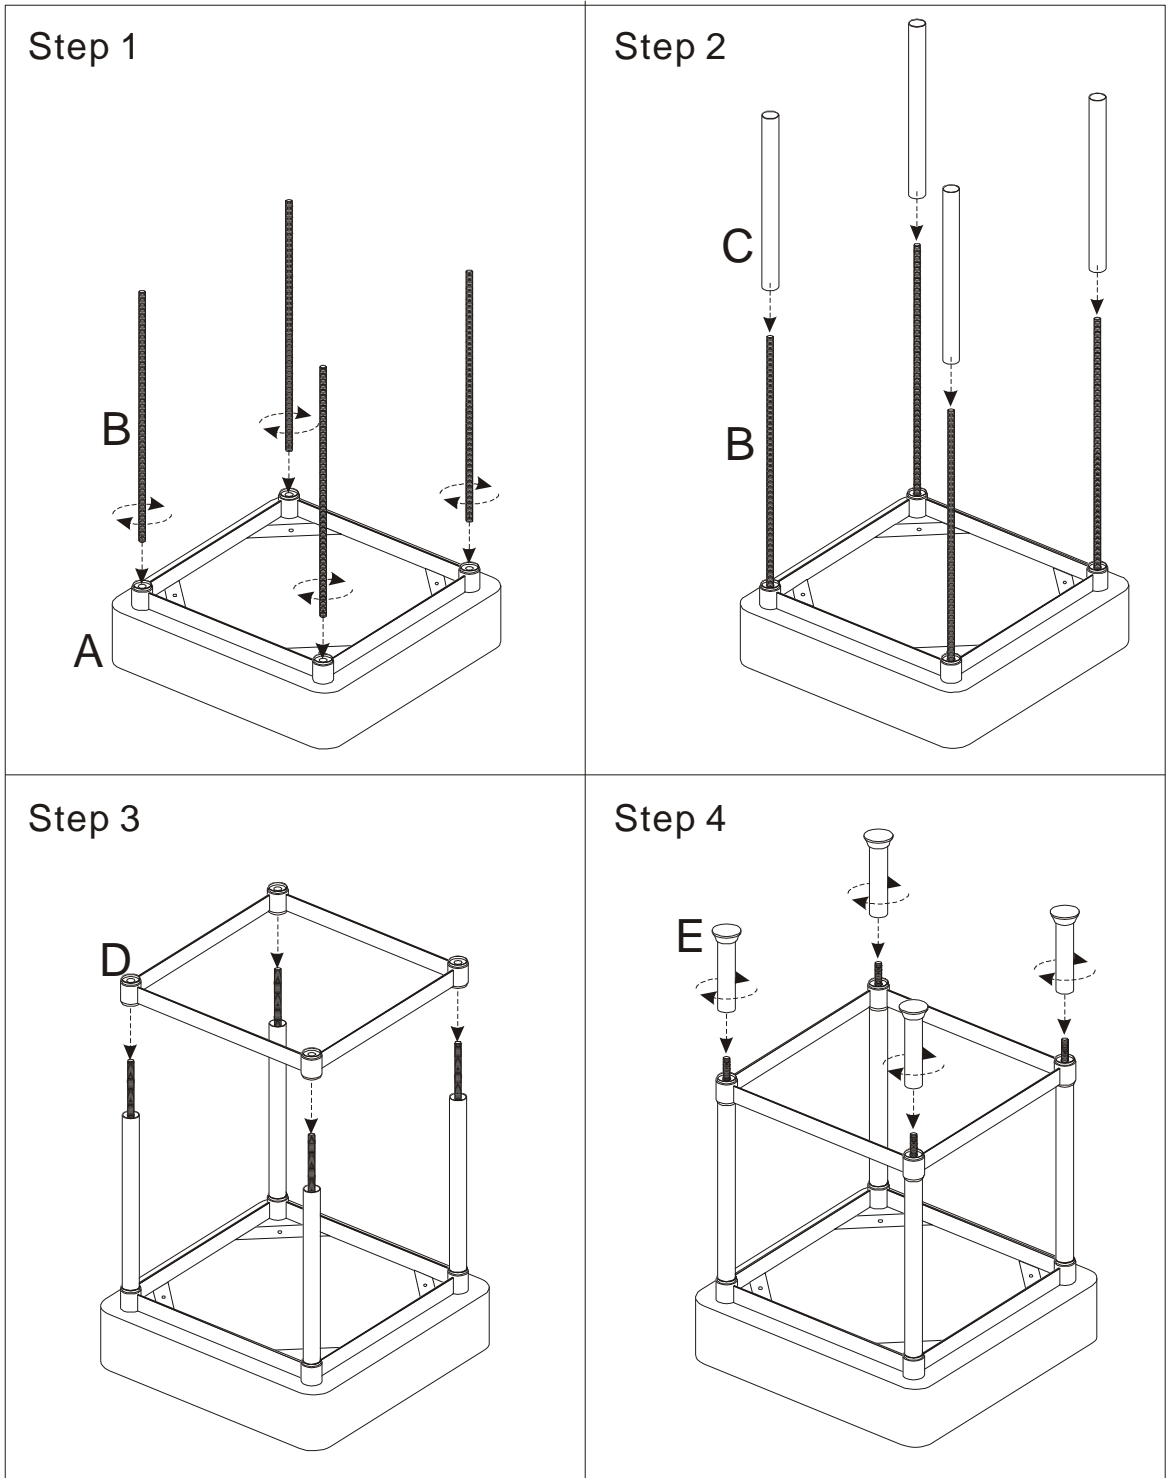

POTTERY BARN

Metal Bathroom Seating

Assembly Instructions

Parts Included:

Care Instructions:

- Wipe with a soft, dry cloth only.
- Avoid cleaners and abrasives as they may damage the finish.

Thank you for your purchase!