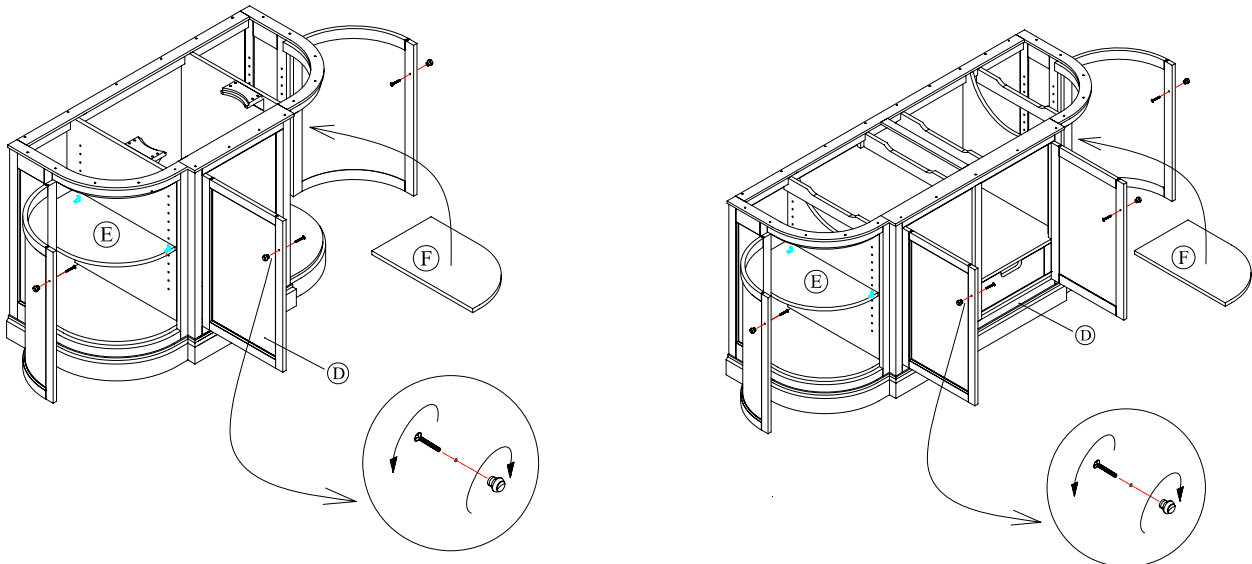

## WARRICK SINGLE AND DOUBLE SINK CONSOLE KNOB INSTALLATION

Parts included:

Knob (3pcs for single, 4pcs for double)

Bolt (3pcs for single, 4pcs for double)

Tool Required (Not Included):

Phillips Head Screwdriver

Installation:

Hold the knob at the pre-drilled hole. Using a Phillips screwdriver, attach the knob with the included bolt by turning in a clockwise direction.

thank you for your purchase

stores | catalog | [www.potterybarn.com](http://www.potterybarn.com)