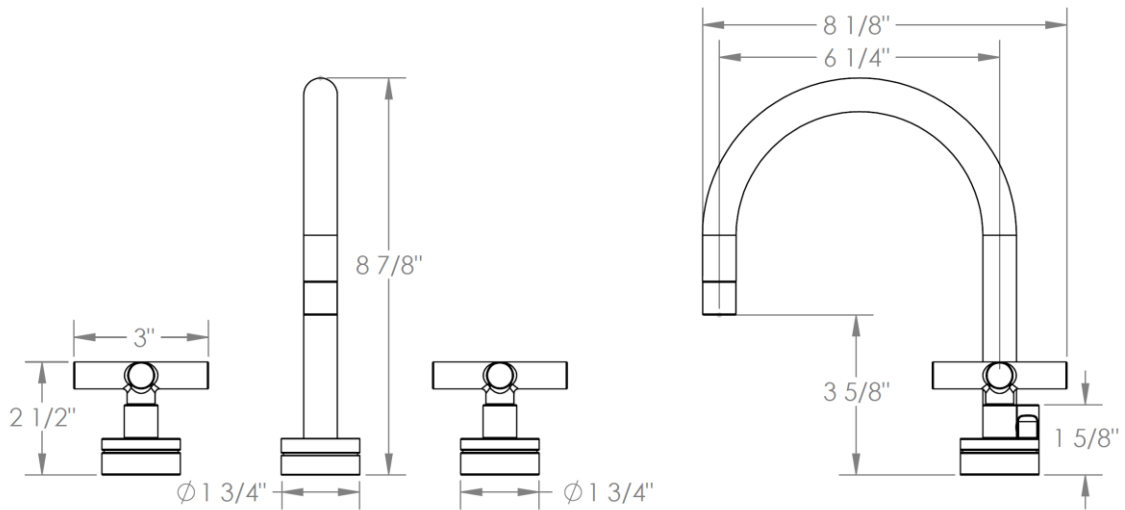

PB-NCH-V15

Widespread – Lavatory Faucet

Meets the applicable requirements of ASME A112.18.1-2005/CSA B125.1-05, entitled "Plumbing Supply Fittings"

WATERMARK DESIGNS 6/23/2016

350 Dewitt Ave Brooklyn NY 11207 USA T 718 257 2800 F 718 257 2144 info@watermark-designs.com