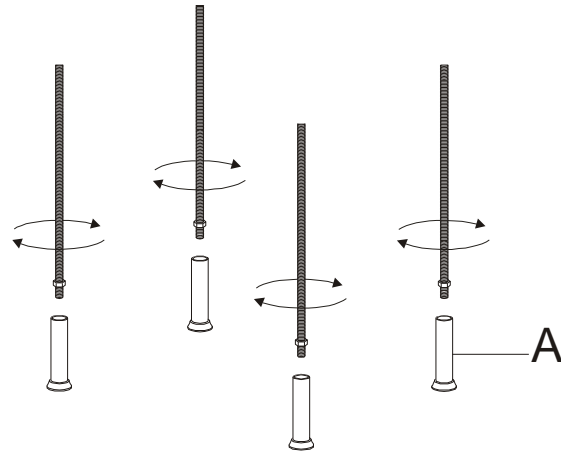

POTTERY BARN

Floor Standing Étagère

Parts Included:

A. (4) Feet 

C. (3) Frames 

E. (4) Finials 

G. (4) Connecting poles 

B. (8) Tubes 

D. (3) Glass 

F. (4) Connecting poles 

STEP 1

STEP 2

STEP 3

STEP 4

Care Instructions:

- Wipe with a soft, dry cloth only.
- Avoid cleaners and abrasives as they may damage the finish.