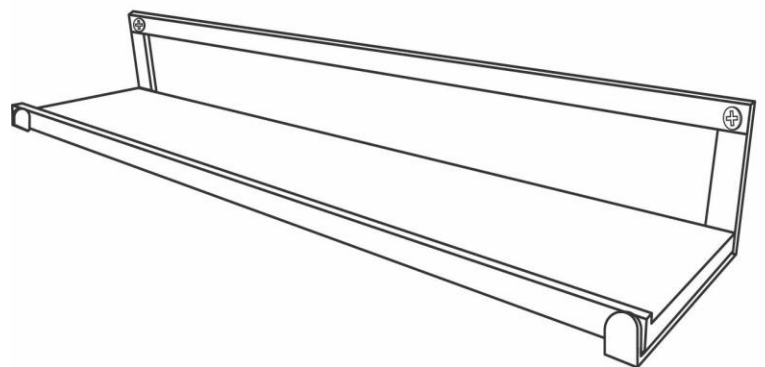

P O T T E R Y B A R N

Display Wall Shelf 48IN

Mounting instructions

Tools: Level, Philips Screwdriver, Stud-Finder

Hardware: **THREE Anchors; THREE Screws**

The hardware included with this item is meant for drywall or stud mounting only. If your walls are made from concrete, brick or plaster, please consult your local hardware store for assistance in selecting the appropriate hardware.

This item includes **three** mounting through-holes, which are used to receive screws for mounting the item to the wall.

Max.Load – Under Testing

Mounting Instructions:

- 1) Hold the item upright and level against a wall at the desired mounting location. Use one of the provided screws to mark the wall through each through-hole and then set the item aside.
- 2) If either of the **three** marks of Step (1) aligns with a wall stud (use a stud-finder to determine this), use a screwdriver to secure a screw at this mark directly into the wall and stud when instructed to do so below. Do not use a provided anchor at this stud location because the anchor cannot penetrate wood.
- 3) For each mark that does not align with a stud, use a Phillips screwdriver to install an anchor into the wall. To do this, position the tip of the anchor against the wall at the mark and then firmly push the anchor into the wall as you rotate it clockwise. The anchor is designed to drive itself into the wall as it is rotated. Continue rotating the anchor until the wide end becomes even with the surface of the wall.
- 4) With the help of another person, hold the item upright and against the wall so that the **three** through holes align with either a stud-aligned mark or an installed anchor. Use a screwdriver to secure a provided screw through each through hole and into the wall or an installed anchor. Rotate the screw clockwise until tight.
- 5) Installation complete!