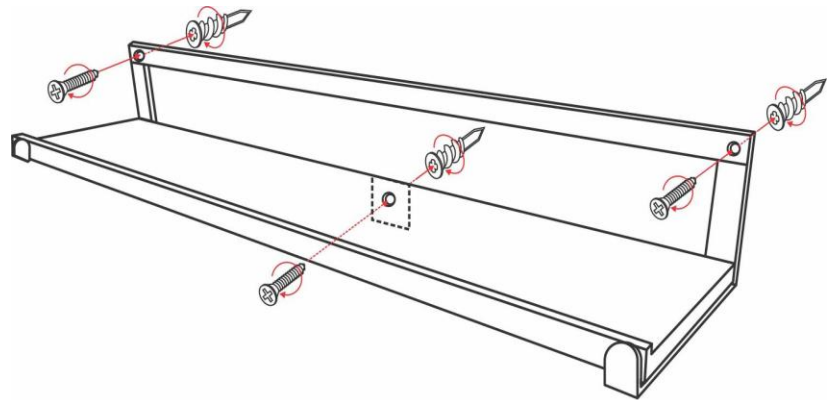

P O T T E R Y B A R N

Display Wall Shelf 48IN

Mounting instructions

Tools: Level, Philips Screwdriver, Stud-Finder

Hardware: **THREE Anchors; THREE Screws**

The hardware included with this item is meant for drywall or stud mounting only. If your walls are made from concrete, brick or plaster, please consult your local hardware store for assistance in selecting the appropriate hardware.

This item includes **three** mounting through-holes, which are used to receive screws for mounting the item to the wall.

Max.Load – Under Testing

Mounting Instructions:

- 1) Hold the item upright and level against a wall at the desired mounting location. Use one of the provided screws to mark the wall through each through-hole and then set the item aside.
- 2) If either of the **three** marks of Step (1) aligns with a wall stud (use a stud-finder to determine this), use a screwdriver to secure a screw at this mark directly into the wall and stud when instructed to do so below. Do not use a provided anchor at this stud location because the anchor cannot penetrate wood.
- 3) For each mark that does not align with a stud, use a Phillips screwdriver to install an anchor into the wall. To do this, position the tip of the anchor against the wall at the mark and then firmly push the anchor into the wall as you rotate it clockwise. The anchor is designed to drive itself into the wall as it is rotated. Continue rotating the anchor until the wide end becomes even with the surface of the wall.
- 4) With the help of another person, hold the item upright and against the wall so that the **three** through holes align with either a stud-aligned mark or an installed anchor. Use a screwdriver to secure a provided screw through each through hole and into the wall or an installed anchor. Rotate the screw clockwise until tight.
- 5) Installation complete!