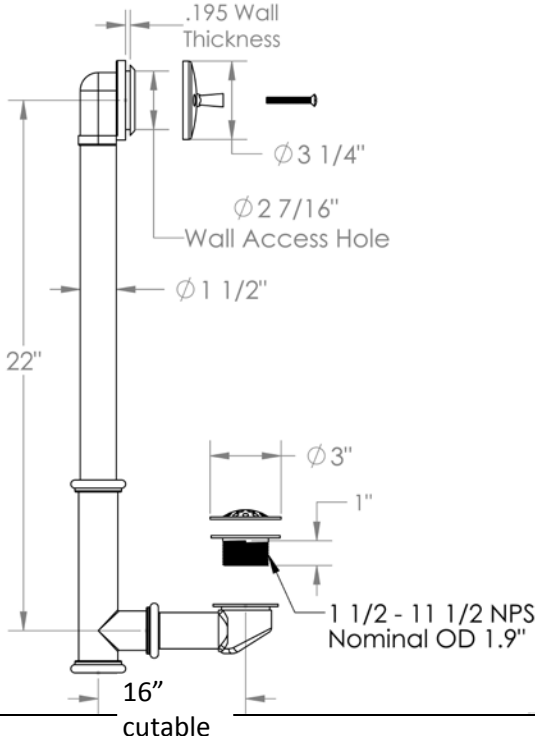

**MW01**

**22" Trip Lever Waste & Overflow for Concealed Tubs**

**WATERMARK DESIGNS**