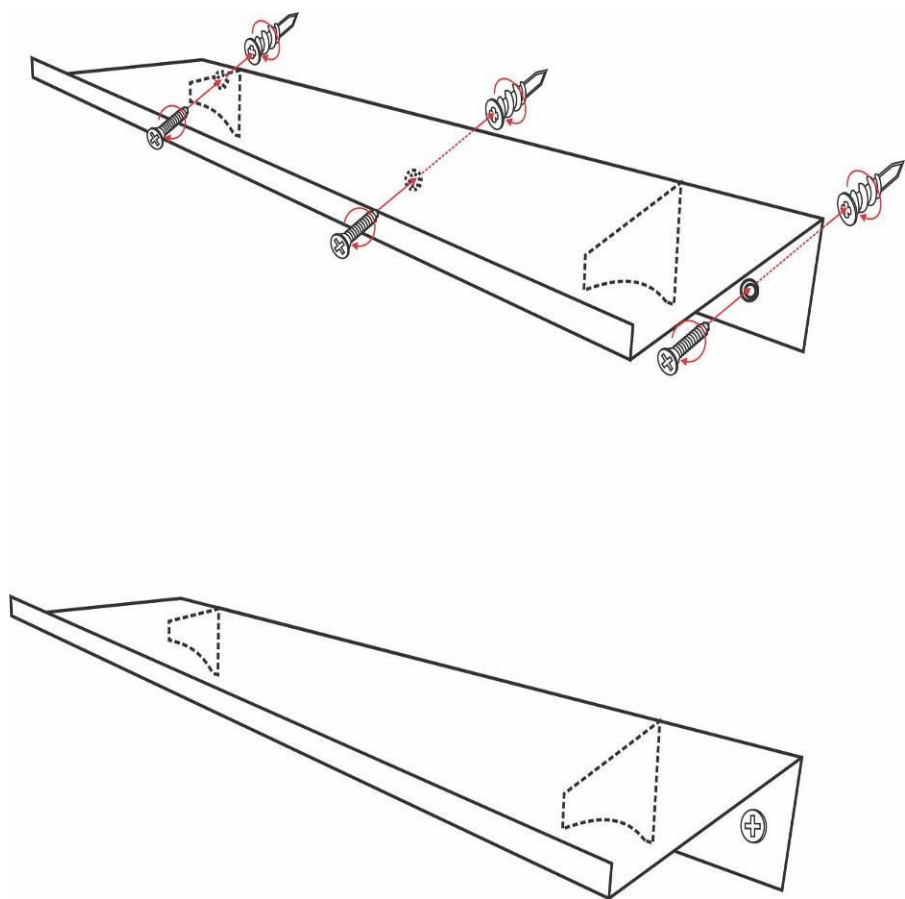

Max.Load – Maximum total weight capacity for this product is 50 pounds (22.7 Kg).

Mounting Instructions:

1) Hold the item upright and level against a wall at the desired mounting location. Use one of the provided screws to mark the wall through each through-hole and then set the item aside.

2) If either of the three marks of Step (1) aligns with a wall stud (use a stud-finder to determine this), use a screwdriver to secure a screw at this mark directly into the wall and stud when instructed to do so below. Do not use a provided anchor at this stud location because the anchor cannot penetrate wood.

3) For each mark that does not align with a stud, use a Phillips screwdriver to install an anchor into the wall. To do this, position the tip of the anchor against the wall at the mark and then firmly push the anchor into the wall as you rotate it clockwise. The anchor is designed to drive itself into the wall as it is rotated. Continue rotating the anchor until the wide end becomes even with the surface of the wall.

4) With the help of another person, hold the item upright and against the wall so that the three through holes align with either a stud-aligned mark or an installed anchor. Use a screwdriver to secure a provided screw through each through hole and into the wall or an installed anchor. Rotate the screw clockwise until tight.

5) Installation complete!