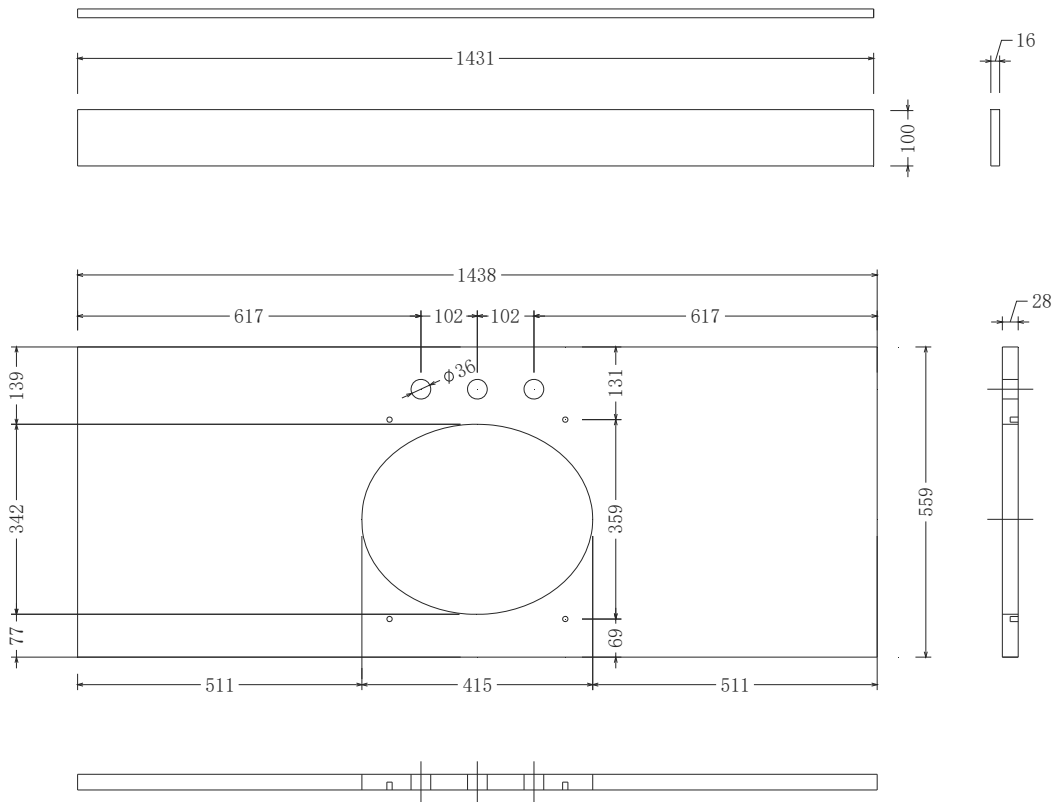

X2

E

4x

F

4x

G

Ø 5/16" x 5/8"  
4x

H

L shape bracket  
4x

I

1x

3

4

- 511mm = from side of marble top to side of basin
- 719mm = from side of marble top to basin drain hole
- 248mm = from front of marble top to basin drain hole
- 77mm = from front of marble top to front of basin
- 310mm = from centre of basin drain hole to back of marble top