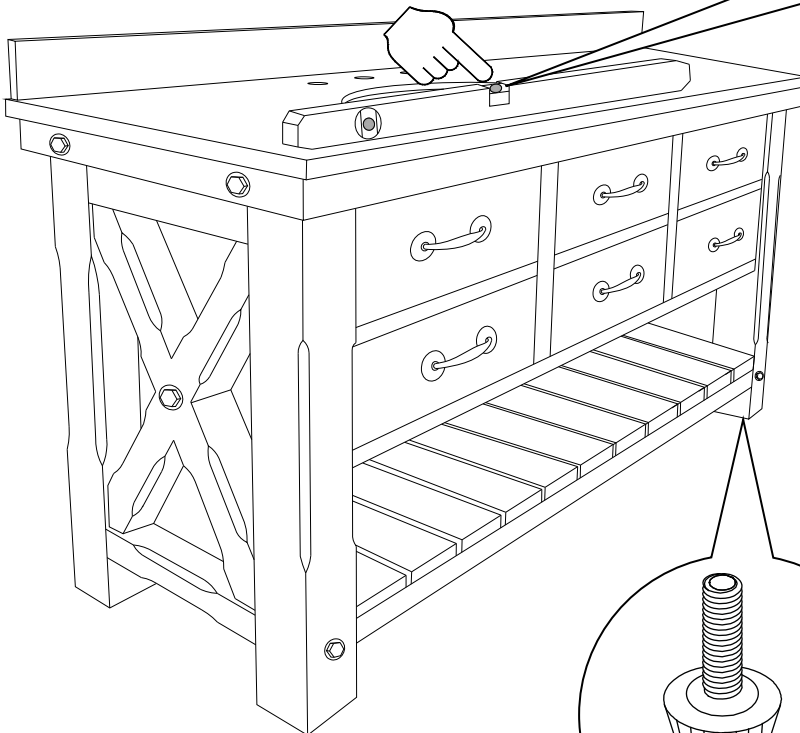

L shape bracket  
4x

I

1x

3

4

- 511mm = from side of marble top to side of basin
- 719mm = from side of marble top to basin drain hole
- 248mm = from front of marble top to basin drain hole
- 77mm = from front of marble top to front of basin
- 310mm = from centre of basin drain hole to back of marble top