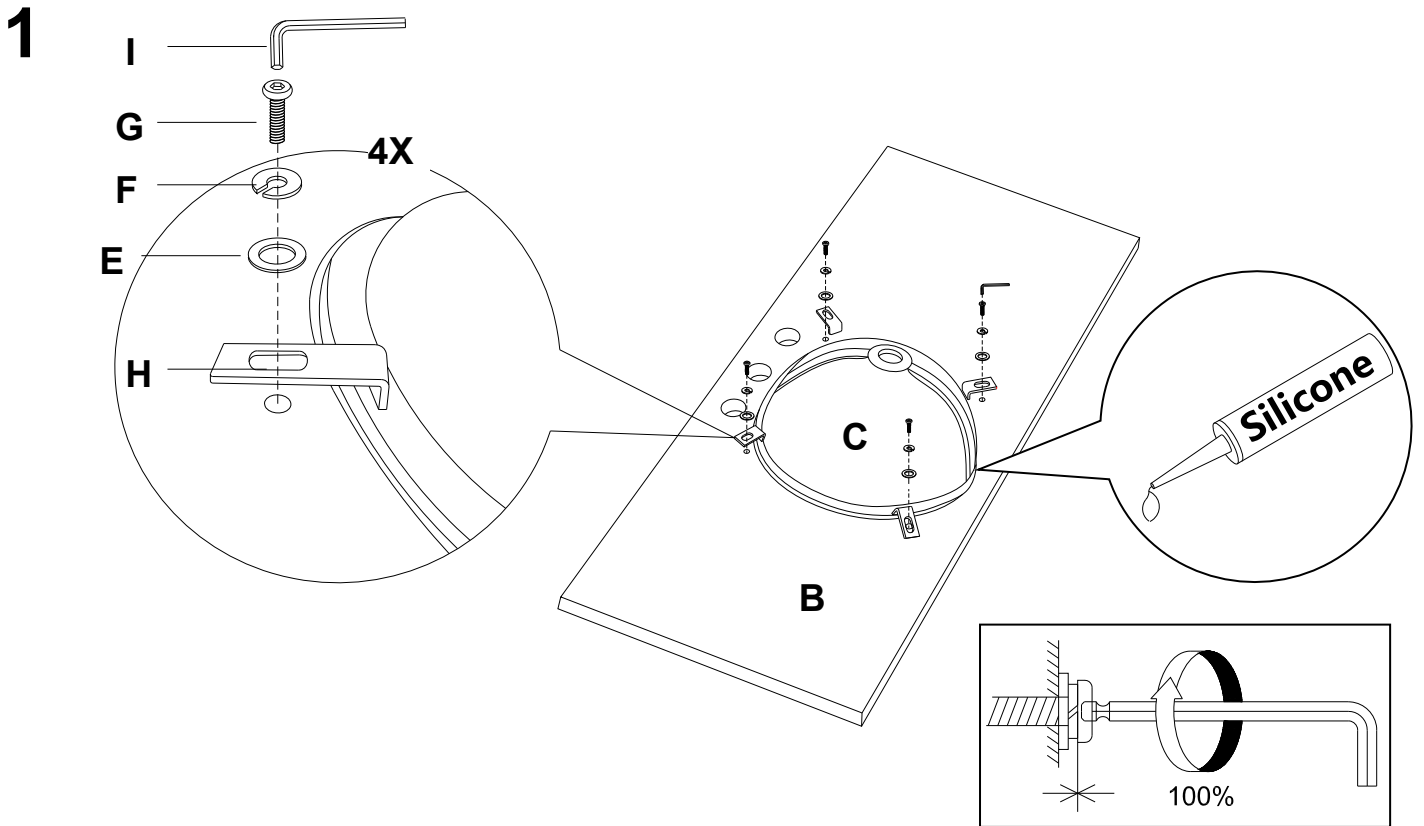

X2

E

4x

F

4x

G

Ø 5/16" x 5/8"  
4x

H

L shape bracket  
4x

I

1x

3

4

- 511mm = from side of marble top to side of basin
- 719mm = from side of marble top to basin drain hole
- 248mm = from front of marble top to basin drain hole
- 77mm = from front of marble top to front of basin
- 310mm = from centre of basin drain hole to back of marble top