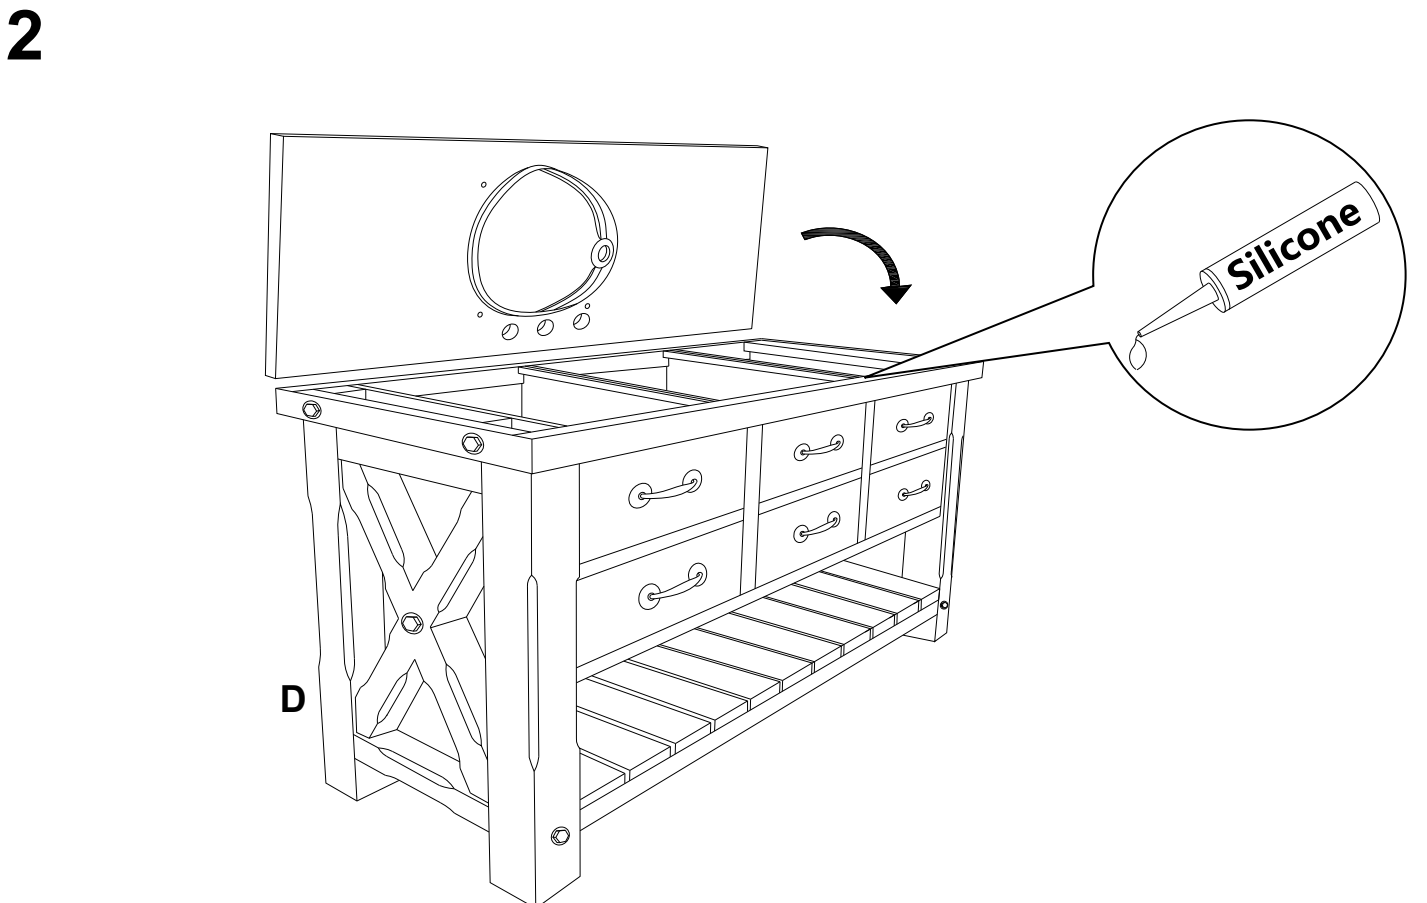

X2

E

4x

F

4x

G

Ø 5/16" x 5/8"  
4x

H

L shape bracket  
4x

I

1x

3

4

- 511mm = from side of marble top to side of basin
- 719mm = from side of marble top to basin drain hole
- 248mm = from front of marble top to basin drain hole
- 77mm = from front of marble top to front of basin
- 310mm = from centre of basin drain hole to back of marble top