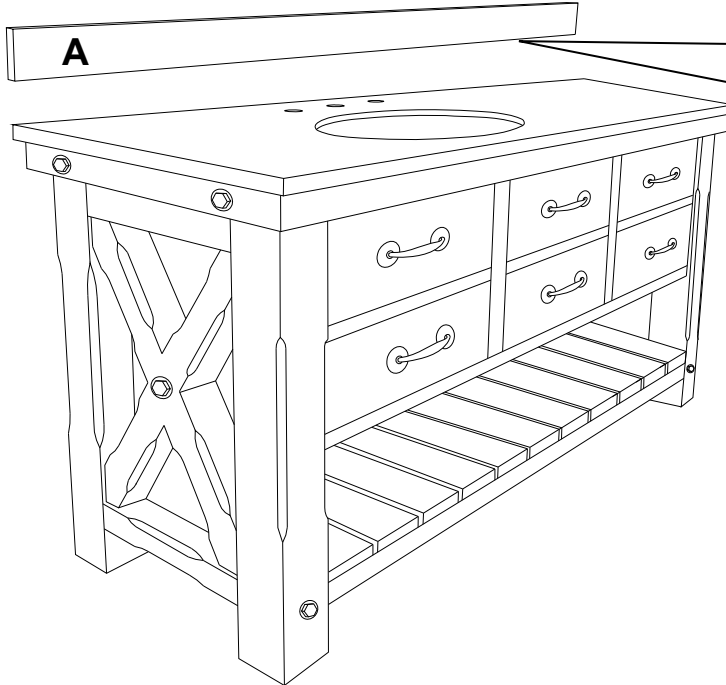

X2

E

4x

F

4x

G

Ø 5/16" x 5/8"  
4x

H

L shape bracket  
4x

I

1x

3

4

- 511mm = from side of marble top to side of basin
- 719mm = from side of marble top to basin drain hole
- 248mm = from front of marble top to basin drain hole
- 77mm = from front of marble top to front of basin
- 310mm = from centre of basin drain hole to back of marble top